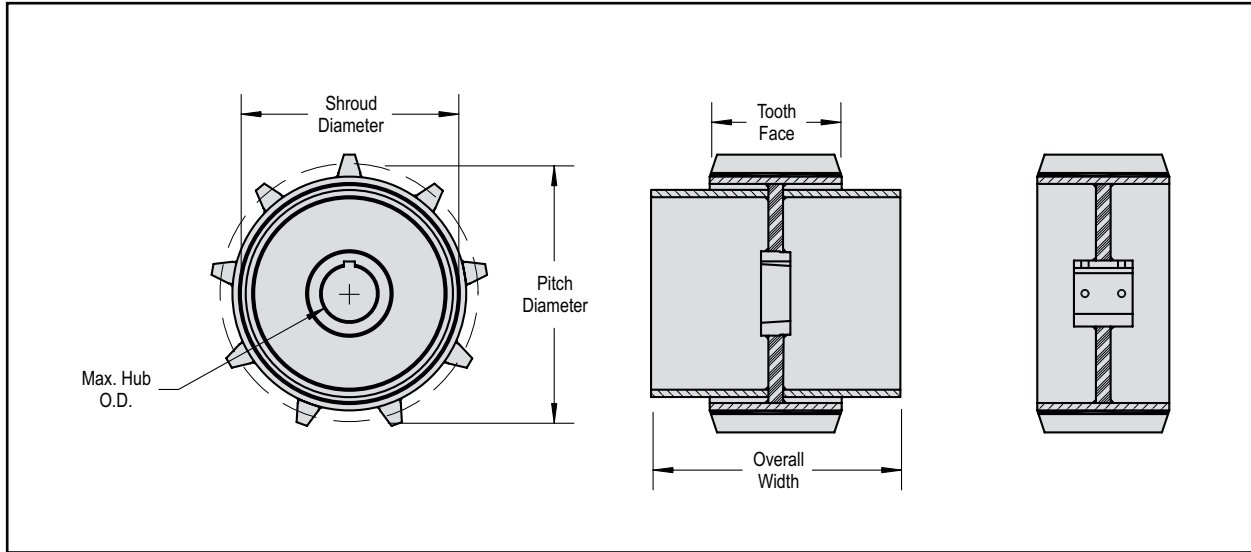

DRAG CHAIN SPROCKET ORDERING GUIDE

Quantity	Chain Number	# of Teeth	Material	P.D.	O.D.	Profile	Standard	Split to Bolt

Hub Type	Bore Size	Hub O.D.	L.T.B.	Keyed or Bushed	Comments