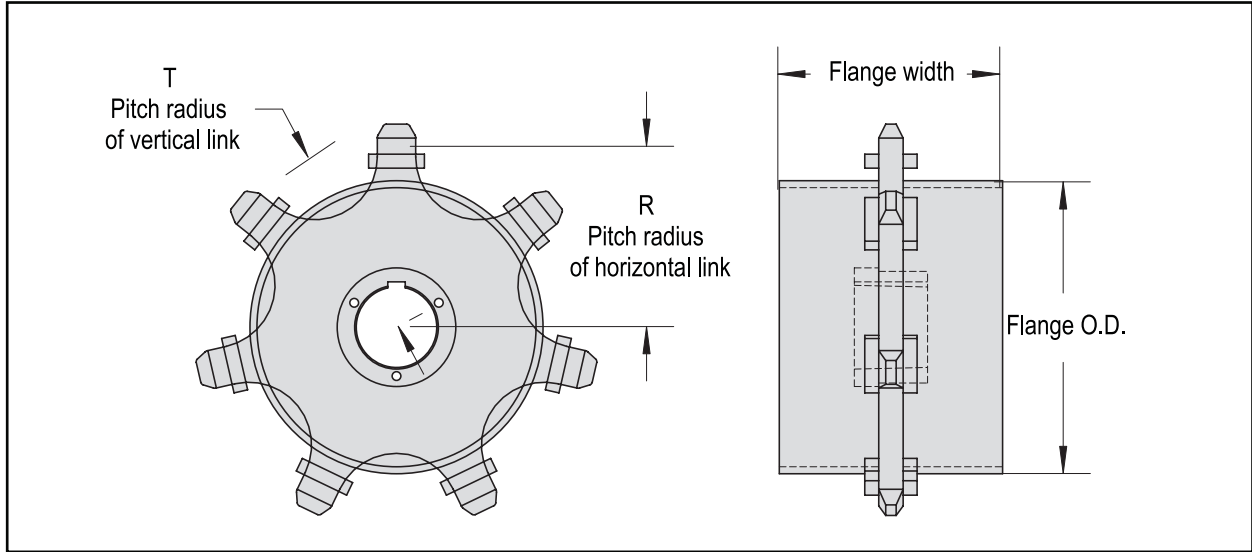

LONG LINK SPROCKET ORDERING GUIDE

Quantity	Chain Number	# of Teeth	Material	P.D.	O.D.	Profile	Standard	Split to Bolt

Hub Type	Bore Size	Hub O.D.	L.T.B.	Keyed or Bushed	Comments