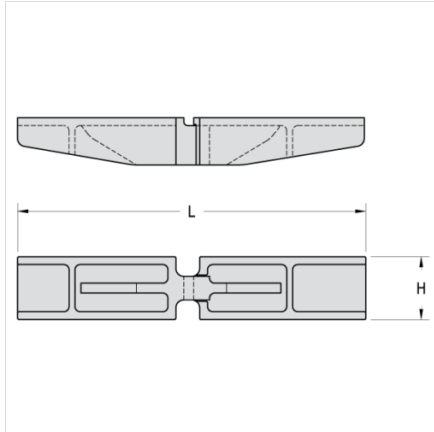

### 7/8 X 1 1/2 X 6 - 18T

ATTACHMENTS > Cast Steel Tang Flight Attachments

Industry: Forest Products

Part Number	Weight	Overall Height	
		H	L
7/8 X 1 1/2 X 6 - 18T	19.000	4.000	18.000

Questions about ordering? Call us!