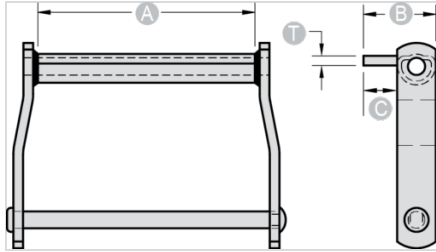

NOTE: All dimensions shown in inches unless noted otherwise. C1 attachment is welded on top of barrel.

Part Number	A	B	C	T
C1 - WD120XHD	8 3/4	3 3/4	1 3/4	1/2

Questions about ordering? Call us!

WE'RE HERE TO HELP!