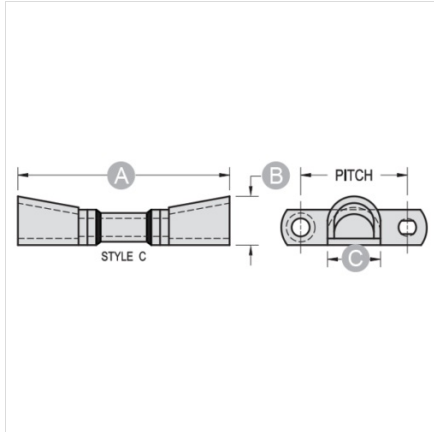

Mac Chain Co. Ltd.

800-663-0072
[UNITED STATES]

800-663-0072
[WESTERN CANADA]

877-833-1653
[EASTERN CANADA]

LOG CRADLES WR124XHD-C

ATTACHMENTS > Chain and Attachments

Industry: Forest Products

NOTE: All dimensions shown in inches unless noted otherwise. A and B dimensions can easily be altered to meet requirements. Specify A and B dimensions when inquiring.

Part Number	Average Pitch	A	B	C
Log Cradles WR124XHD-C	4.050	8 1/2	2 3/4	3

Questions about ordering? Call us!

WE'RE HERE TO HELP!

www.macchain.com
ussales@macchain.com