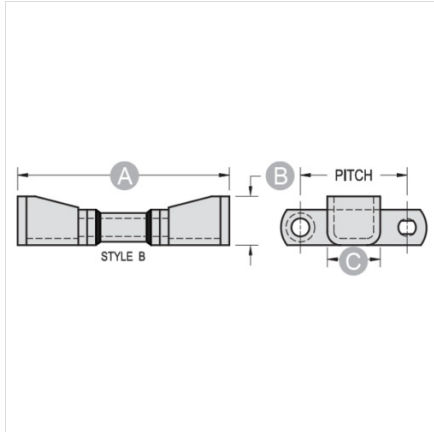

Mac Chain Co. Ltd.

800-663-0072
[UNITED STATES]

800-663-0072
[WESTERN CANADA]

877-833-1653
[EASTERN CANADA]

LOG CRADLES WR132-B

ATTACHMENTS > Chain and Attachments

Industry: Forest Products

NOTE: All dimensions shown in inches unless noted otherwise. A and B dimensions can easily be altered to meet requirements. Specify A and B dimensions when inquiring.

Part Number	Average Pitch	A	B	C
Log Cradles WR132-B	6.050	11	3	3 1/4

Questions about ordering? Call us!

WE'RE HERE TO HELP!
www.macchain.com
ussales@macchain.com