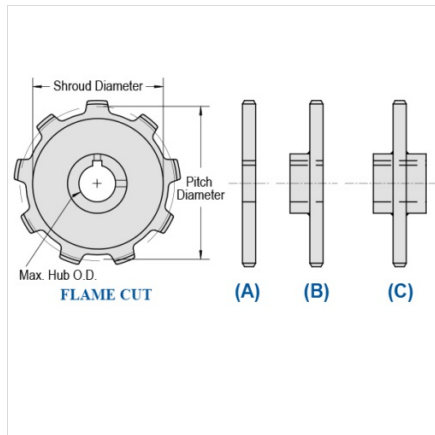

Mac Chain Co. Ltd.

800-663-0072
[UNITED STATES]

800-663-0072
[WESTERN CANADA]

877-833-1653
[EASTERN CANADA]

M662-11

PINTLE CHAIN SPROCKETS > M662 Sprocket

Part Number	Number of Teeth	Pin Style	Pitch Diameter	Shroud Diameter	Tooth Face
M662-11	11	A,B,C	5.91	4.86	3/4