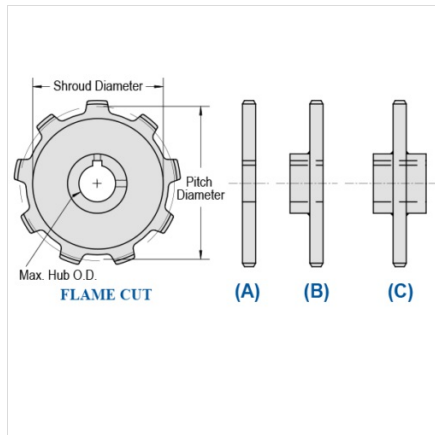

### M662-13

PINTLE CHAIN SPROCKETS > M662 Sprocket

Part Number	Number of Teeth	Pin Style	Pitch Diameter	Shroud Diameter	Tooth Face
M662-13	13	A,B,C	6.95	5.95	3/4

Questions about ordering? Call us!

**WE'RE HERE TO HELP!**  
[www.macchain.com](http://www.macchain.com)  
[ussales@macchain.com](mailto:ussales@macchain.com)