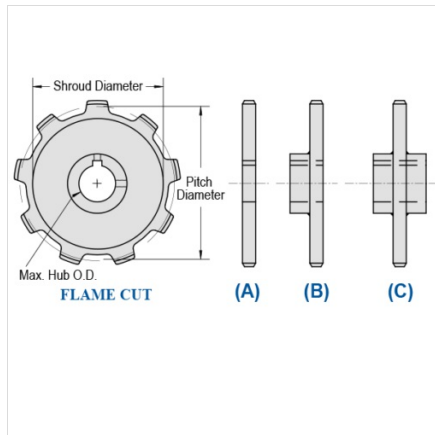

## M662-16

PINTLE CHAIN SPROCKETS > M662 Sprocket

Part Number	Number of Teeth	Pin Style	Pitch Diameter	Shroud Diameter	Tooth Face
M662-16	16	A,B,C	8.53	7.56	3/4

Questions about ordering? Call us!

**WE'RE HERE TO HELP!**  
[www.macchain.com](http://www.macchain.com)  
[ussales@macchain.com](mailto:ussales@macchain.com)