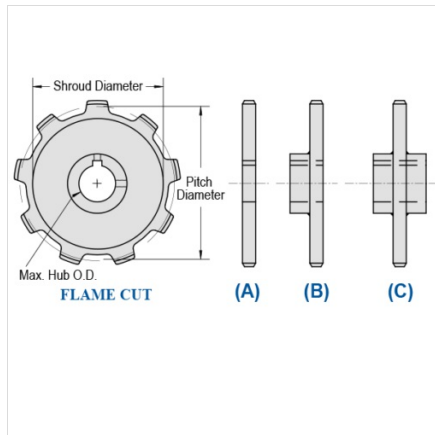

## M662-17

PINTLE CHAIN SPROCKETS > M662 Sprocket

Part Number	Number of Teeth	Pin Style	Pitch Diameter	Shroud Diameter	Tooth Face
M662-17	17	A,B,C	9.06	8.10	3/4

Questions about ordering? Call us!

**WE'RE HERE TO HELP!**  
[www.macchain.com](http://www.macchain.com)  
[ussales@macchain.com](mailto:ussales@macchain.com)