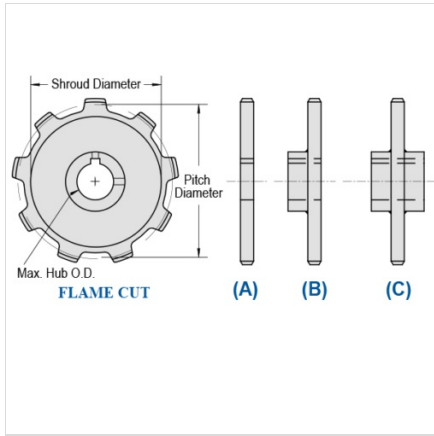

Mac Chain Co. Ltd.

800-663-0072
[UNITED STATES]

800-663-0072
[WESTERN CANADA]

877-833-1653
[EASTERN CANADA]

M662-18

PINTLE CHAIN SPROCKETS > M662 Sprocket

Part Number	Number of Teeth	Pin Style	Pitch Diameter	Shroud Diameter	Tooth Face
M662-18	18	A,B,C	9.58	8.63	3/4