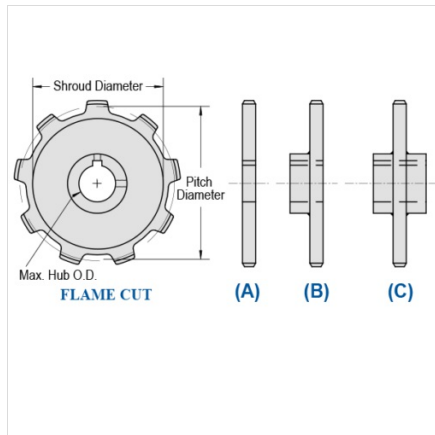

Mac Chain Co. Ltd.

800-663-0072
[UNITED STATES]

800-663-0072
[WESTERN CANADA]

877-833-1653
[EASTERN CANADA]

M662-6

PINTLE CHAIN SPROCKETS > M662 Sprocket

Part Number	Number of Teeth	Pin Style	Pitch Diameter	Shroud Diameter	Tooth Face
M662-6	6	A,B,C	3.33	2.08	3/4