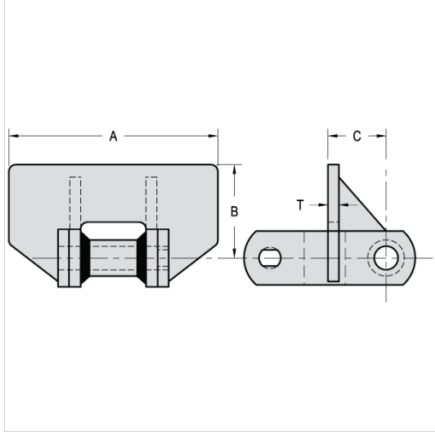

Mac Chain Co. Ltd.

800-663-0072
[UNITED STATES]

800-663-0072
[WESTERN CANADA]

877-833-1653
[EASTERN CANADA]

RF12-WR78

ATTACHMENTS > Welded Steel Chain Attachments

Industry: Grain Processing, Forest Products

All dimensions shown in inches unless noted otherwise.

Part Number	A	B	C
RF12-WR78	3	2 11/16	5/8

Questions about ordering? Call us!

WE'RE HERE TO HELP!

www.macchain.com
ussales@macchain.com