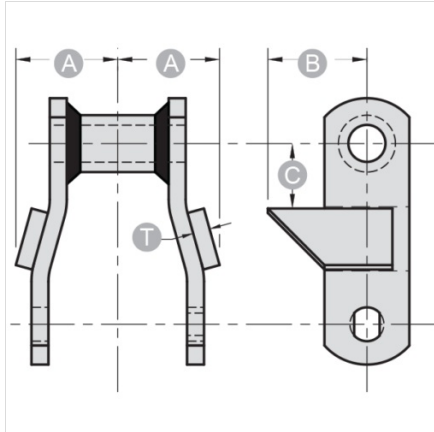

Mac Chain Co. Ltd.

800-663-0072
[UNITED STATES]

800-663-0072
[WESTERN CANADA]

877-833-1653
[EASTERN CANADA]

RR1-WR78

ATTACHMENTS > Welded Steel Chain Attachments

Industry: Forest Products

NOTE: All dimensions shown in inches unless noted otherwise.

Part Number	A	B	C	T
RR1-WR78	1 1/2	1 9/16	5/8	1/4

Questions about ordering? Call us!

WE'RE HERE TO HELP!

www.macchain.com
ussales@macchain.com