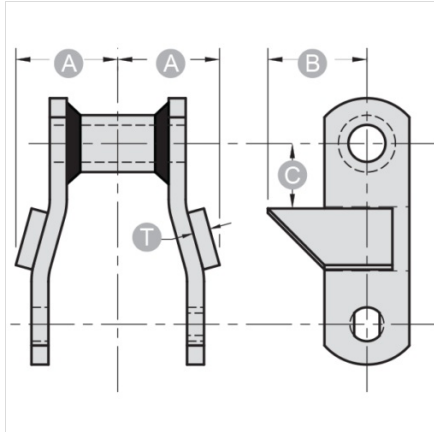

Mac Chain Co. Ltd.

800-663-0072
[UNITED STATES]

800-663-0072
[WESTERN CANADA]

877-833-1653
[EASTERN CANADA]

RR2-WR78

ATTACHMENTS > Welded Steel Chain Attachments

Industry: Forest Products

NOTE: All dimensions shown in inches unless noted otherwise.

Part Number	A	B	C	T
RR2-WR78	1 1/2	1 9/16	5/8	1/4

Questions about ordering? Call us!

WE'RE HERE TO HELP!

www.macchain.com
ussales@macchain.com