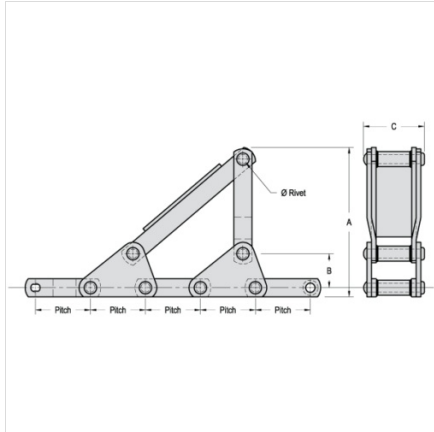

Mac Chain Co. Ltd.

800-663-0072
[UNITED STATES]

800-663-0072
[WESTERN CANADA]

877-833-1653
[EASTERN CANADA]

SIDE LIFT LOG CHAIR ASSEMBLY-WR78

ATTACHMENTS > Chain and Attachments

Industry: Forest Products

All dimensions shown in inches unless noted otherwise.

Part Number	Average Pitch	A	B	C	Ø Rivet
Side Lift Log Chair Assembly-WR78	2.609	8-14	1 7/8	3	1/2

Questions about ordering? Call us!

WE'RE HERE TO HELP!

www.macchain.com
ussales@macchain.com