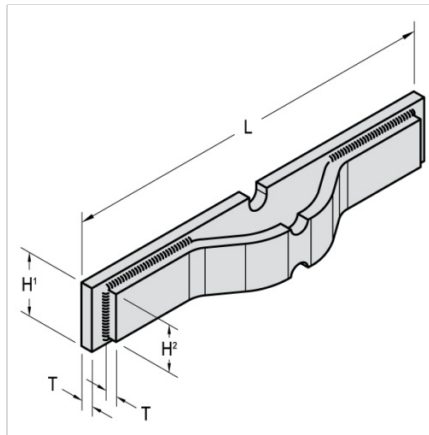

Mac Chain Co. Ltd.

800-663-0072
[UNITED STATES]

800-663-0072
[WESTERN CANADA]

877-833-1653
[EASTERN CANADA]

1 1/4 X 2 X 6 - 16S

ATTACHMENTS > Fabricated Steel Skookum Flights Attachments

Industry: Forest Products

Mac Fabricated Steel Skookum Flights may be installed at our plant or shipped separately for your installation at the job site

Part Number	Weight	Height		Overall Height	
		H2	H1	L	T
1 1/4 X 2 X 6 - 16S	25.080	3.000	4.000	16.000	3/4