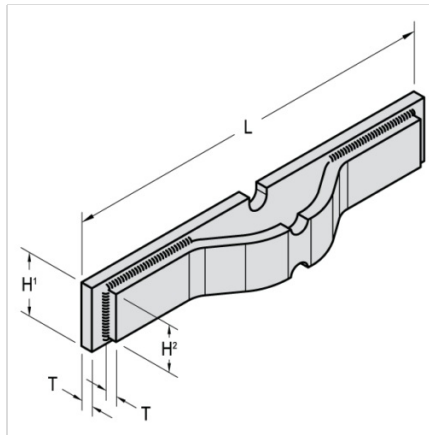

Mac Chain Co. Ltd.

800-663-0072
[UNITED STATES]

800-663-0072
[WESTERN CANADA]

877-833-1653
[EASTERN CANADA]

1 1/4 X 2 X 6 - 18S

ATTACHMENTS > Fabricated Steel Skookum Flights Attachments

Industry: Forest Products

Mac Fabricated Steel Skookum Flights may be installed at our plant or shipped separately for your installation at the job site

Part Number	Weight	Height		Overall Height	
		H2	H1	L	T
1 1/4 X 2 X 6 - 18S	28.050	3.000	4.000	18.000	3/4