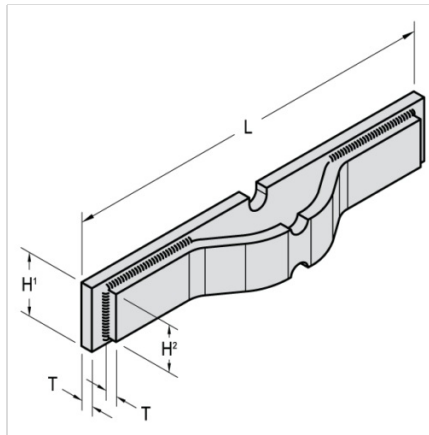

Mac Chain Co. Ltd.

800-663-0072
[UNITED STATES]

800-663-0072
[WESTERN CANADA]

877-833-1653
[EASTERN CANADA]

1 1/4 X 2 X 6 - 20S

ATTACHMENTS > Fabricated Steel Skookum Flights Attachments

Industry: Forest Products

Mac Fabricated Steel Skookum Flights may be installed at our plant or shipped separately for your installation at the job site

Part Number	Weight	Height		Overall Height	
		H2	H1	L	T
1 1/4 X 2 X 6 - 20S	31.090	3.000	4.000	16.000	3/4