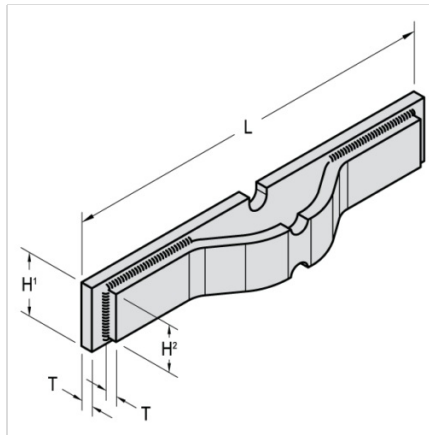

Mac Chain Co. Ltd.

800-663-0072
[UNITED STATES]

800-663-0072
[WESTERN CANADA]

877-833-1653
[EASTERN CANADA]

1 1/8 X 2 X 6 - 12S

ATTACHMENTS > Fabricated Steel Skookum Flights Attachments

Industry: Forest Products

Mac Fabricated Steel Skookum Flights may be installed at our plant or shipped separately for your installation at the job site

Part Number	Weight	Height		Overall Height	
		H2	H1	L	T
1 1/8 X 2 X 6 - 12S	19.130	3.000	4.000	12.000	3/4