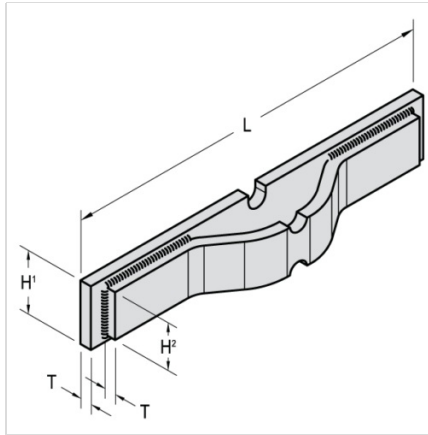

Mac Chain Co. Ltd.

800-663-0072
[UNITED STATES]

800-663-0072
[WESTERN CANADA]

877-833-1653
[EASTERN CANADA]

1 1/8 X 2 X 6 - 14S

ATTACHMENTS > Fabricated Steel Skookum Flights Attachments

Industry: Forest Products

Mac Fabricated Steel Skookum Flights may be installed at our plant or shipped separately for your installation at the job site

Part Number	Weight	Height		Overall Height	
		H2	H1	L	T
1 1/8 X 2 X 6 - 14S	22.100	3.000	4.000	14.000	3/4