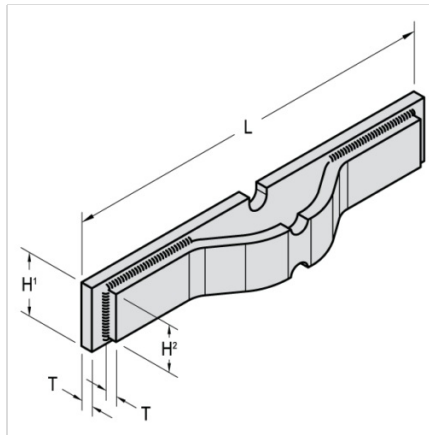

Mac Chain Co. Ltd.

800-663-0072
[UNITED STATES]

800-663-0072
[WESTERN CANADA]

877-833-1653
[EASTERN CANADA]

1 1/8 X 2 X 6 - 18S

ATTACHMENTS > Fabricated Steel Skookum Flights Attachments

Industry: Forest Products

Mac Fabricated Steel Skookum Flights may be installed at our plant or shipped separately for your installation at the job site

Part Number	Weight	Height		Overall Height	
		H2	H1	L	T
1 1/8 X 2 X 6 - 18S	28.050	3.000	4.000	18.000	3/4