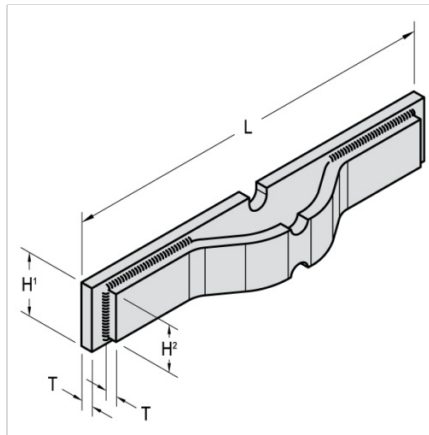

### 1 1/8 X 2 X 6 - 20S

ATTACHMENTS > Fabricated Steel Skookum Flights Attachments

Industry: Forest Products

Mac Fabricated Steel Skookum Flights may be installed at our plant or shipped separately for your installation at the job site

Part Number	Weight	Height		Overall Height	
		H2	H1	L	T
1 1/8 X 2 X 6 - 20S	31.090	3.000	4.000	20.000	3/4

Questions about ordering? Call us!

WE'RE HERE TO HELP!  
www.macchain.com  
ussales@macchain.com