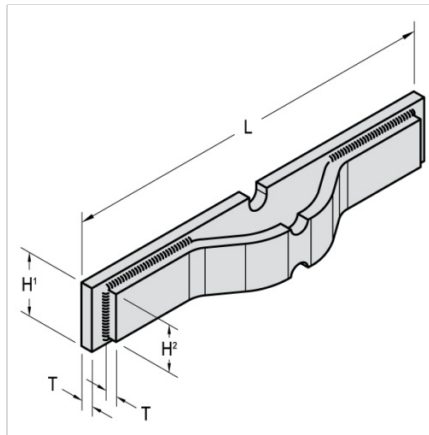

Mac Chain Co. Ltd.

800-663-0072
[UNITED STATES]

800-663-0072
[WESTERN CANADA]

877-833-1653
[EASTERN CANADA]

1 1/8 X 2 X 6 - 24S

ATTACHMENTS > Fabricated Steel Skookum Flights Attachments

Industry: Forest Products

Mac Fabricated Steel Skookum Flights may be installed at our plant or shipped separately for your installation at the job site

Part Number	Weight	Height		Overall Height	
		H2	H1	L	T
1 1/8 X 2 X 6 - 24S	36.990	3.000	4.000	24.000	3/4