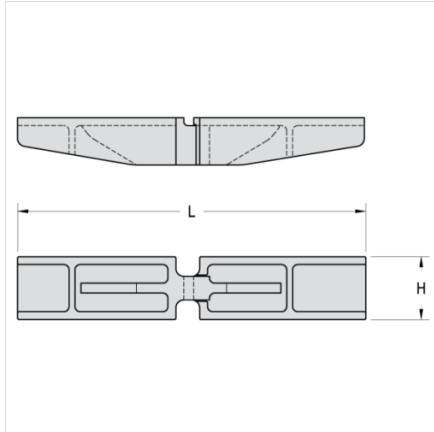

Mac Chain Co. Ltd.

800-663-0072
[UNITED STATES]

800-663-0072
[WESTERN CANADA]

877-833-1653
[EASTERN CANADA]

1 1/8 X 2 X 6 - 28T

ATTACHMENTS > Cast Steel Tang Flight Attachments

Industry: Forest Products

Part Number	Weight	Overall Height	
		H	L
1 1/8 X 2 X 6 - 28T	48.000	5.000	28.000