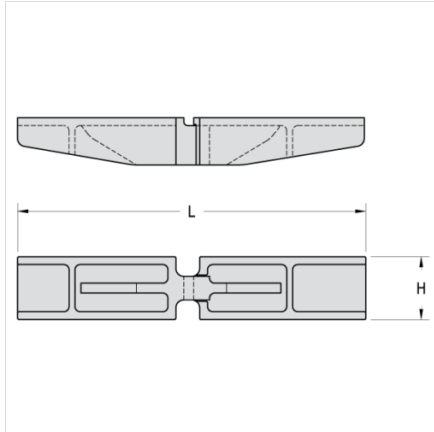

Mac Chain Co. Ltd.

800-663-0072
[UNITED STATES]

800-663-0072
[WESTERN CANADA]

877-833-1653
[EASTERN CANADA]

1 1/8 X 2 X 6 - 32T

ATTACHMENTS > Cast Steel Tang Flight Attachments

Industry: Forest Products

Part Number	Weight	Overall Height	
		H	L
1 1/8 X 2 X 6 - 32T	52.000	5.000	32.000