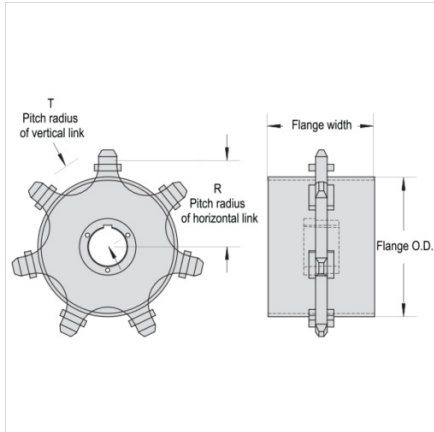

Mac Chain Co. Ltd.

800-663-0072
[UNITED STATES]

800-663-0072
[WESTERN CANADA]

877-833-1653
[EASTERN CANADA]

1 1/8 X 2 X 6 - 5TOOTH

LONG LINK SPROCKETS > 1 1/8 x 2 x 6

Long Link Replaceable Tooth Sprockets and replacement tooth available upon request. Please call for more information.

Part Number	Tooth Face	â€”Râ€™™ Dimension	â€”Tâ€™™ Dimension
1 1/8 x 2 x 6 - 5Tooth	1 3/4	9.04	9.45

Questions about ordering? Call us!

WE'RE HERE TO HELP!
www.macchain.com
ussales@macchain.com