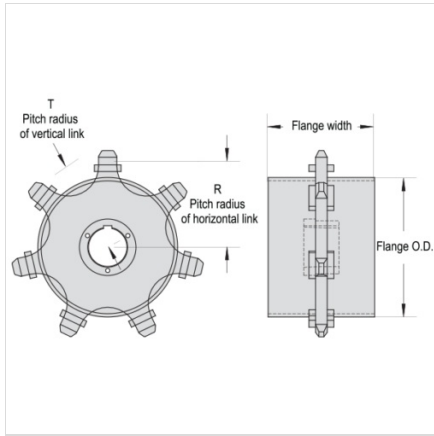

Mac Chain Co. Ltd.

800-663-0072
[UNITED STATES]

800-663-0072
[WESTERN CANADA]

877-833-1653
[EASTERN CANADA]

1 1/8 X 2 X 6 - 6TOOTH

LONG LINK SPROCKETS > 1 1/8 x 2 x 6

Part Number	Tooth Face	â€”Râ€”™ Dimension	â€”Tâ€”™ Dimension
1 1/8 x 2 x 6 - 6Tooth	1 3/4	11.06	11.45