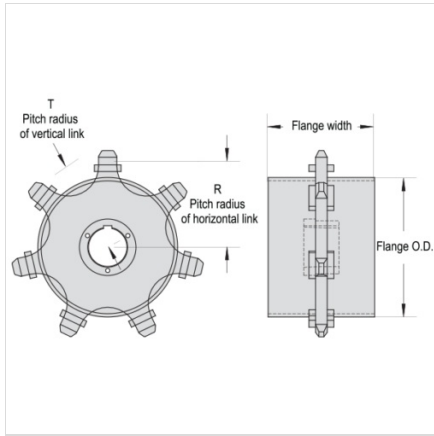

Mac Chain Co. Ltd.

800-663-0072
[UNITED STATES]

800-663-0072
[WESTERN CANADA]

877-833-1653
[EASTERN CANADA]

1 1/8 X 2 X 6 - 7TOOTH

LONG LINK SPROCKETS > 1 1/8 x 2 x 6

Part Number	Tooth Face	â€”Râ€”™ Dimension	â€”Tâ€”™ Dimension
1 1/8 x 2 x 6 - 7Tooth	1 3/4	12.99	13.30