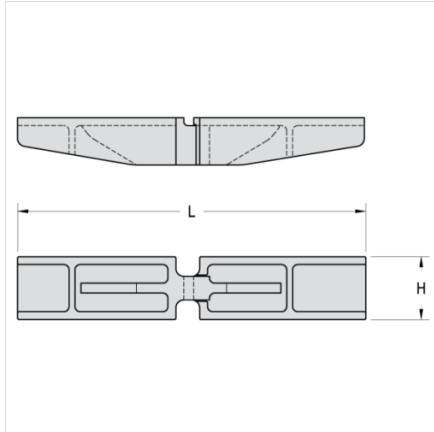

Mac Chain Co. Ltd.

800-663-0072
[UNITED STATES]

800-663-0072
[WESTERN CANADA]

877-833-1653
[EASTERN CANADA]

1 X 1 3/4 X 6 - 12T

ATTACHMENTS > Cast Steel Tang Flight Attachments

Industry: Forest Products

Part Number	Weight	Overall Height	
		H	L
1 X 1 3/4 X 6 - 12T	16.000	4.000	12.000