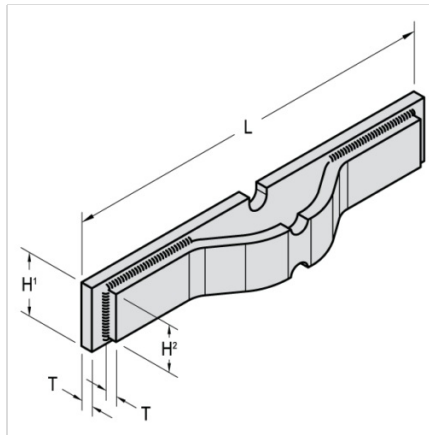

### 1 X 1 3/4 X 6 - 14S

ATTACHMENTS > Fabricated Steel Skookum Flights Attachments

Industry: Forest Products

Mac Fabricated Steel Skookum Flights may be installed at our plant or shipped separately for your installation at the job site

Part Number	Weight	Height		Overall Height	
		H2	H1	L	T
1 X 1 3/4 X 6 - 14S	22.100	3.000	4.000	14.000	3/4

Questions about ordering? Call us!

WE'RE HERE TO HELP!  
www.macchain.com  
ussales@macchain.com