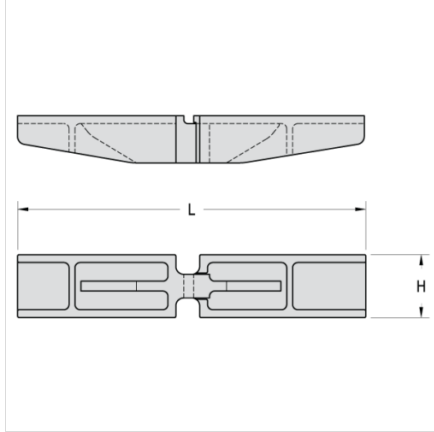

Mac Chain Co. Ltd.

800-663-0072
[UNITED STATES]

800-663-0072
[WESTERN CANADA]

877-833-1653
[EASTERN CANADA]

1 X 1 3/4 X 6 - 14T

ATTACHMENTS > Cast Steel Tang Flight Attachments

Industry: Forest Products

Part Number	Weight	Overall Height	
1 X 1 3/4 X 6 - 14T	18.000	4.000	L
			14.000