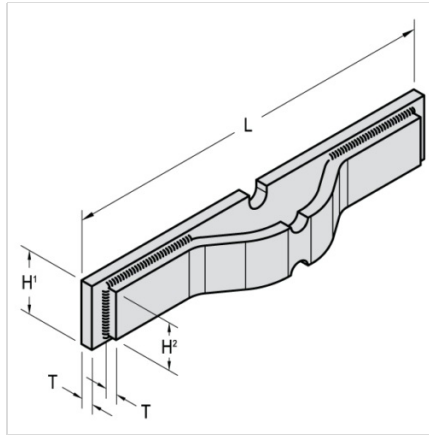

### 1 X 1 3/4 X 6 - 18S

ATTACHMENTS > Fabricated Steel Skookum Flights Attachments

Industry: Forest Products

Mac Fabricated Steel Skookum Flights may be installed at our plant or shipped separately for your installation at the job site

Part Number	Weight	Height		Overall Height	
		H2	H1	L	T
1 X 1 3/4 X 6 - 18S	28.050	3.000	4.000	12.000	3/4

Questions about ordering? Call us!

WE'RE HERE TO HELP!

[www.macchain.com](http://www.macchain.com)  
[ussales@macchain.com](mailto:ussales@macchain.com)