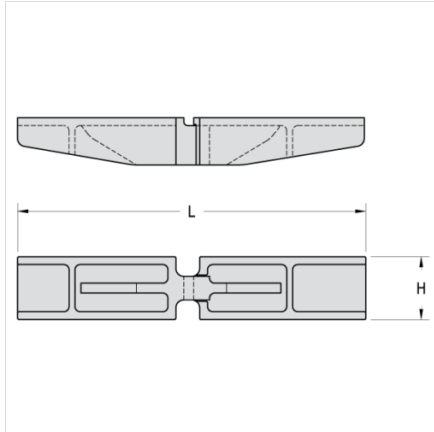

### 1 X 1 3/4 X 6 - 18T

ATTACHMENTS > Cast Steel Tang Flight Attachments

Industry: Forest Products

Part Number	Weight	Overall Height	
		H	L
1 X 1 3/4 X 6 - 18T	21.000	4.000	18.000

Questions about ordering? Call us!