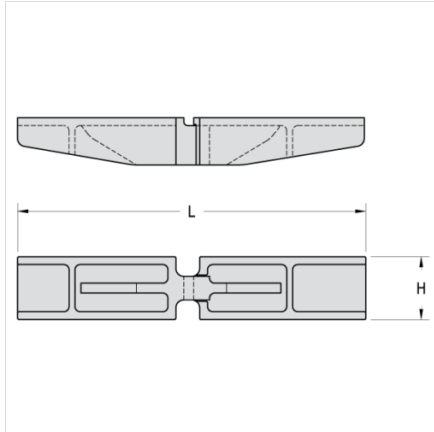

Mac Chain Co. Ltd.

800-663-0072
[UNITED STATES]

800-663-0072
[WESTERN CANADA]

877-833-1653
[EASTERN CANADA]

1 X 1 3/4 X 6 - 24T

ATTACHMENTS > Cast Steel Tang Flight Attachments

Industry: Forest Products

Part Number	Weight	Overall Height	
		H	L
1 X 1 3/4 X 6 - 24T	28.000	4.000	24.000