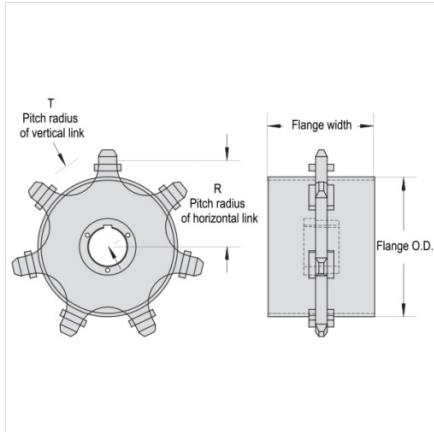

### 1 X 1 3/4 X 6 - 5TOOTH

LONG LINK SPROCKETS > 1 x 1 3/4 x 6

Long Link Replaceable Tooth Sprockets and replacement tooth available upon request. Please call for more information.

Part Number	Tooth Face	â€”Râ€™™ Dimension	â€”Tâ€™™ Dimension
1 x 1 3/4 x 6 - 5Tooth	1 1/2	9.06	9.40