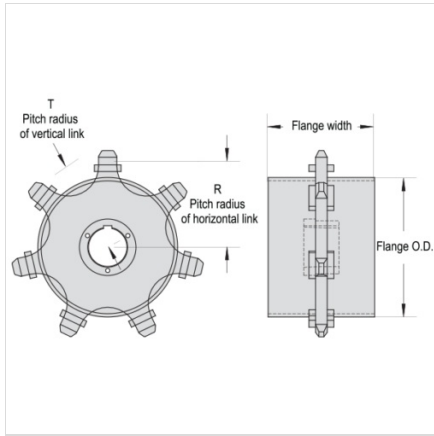

Mac Chain Co. Ltd.

800-663-0072
[UNITED STATES]

800-663-0072
[WESTERN CANADA]

877-833-1653
[EASTERN CANADA]

1 X 1 3/4 X 6 - 6TOOTH

LONG LINK SPROCKETS > 1 x 1 3/4 x 6

Part Number	Tooth Face	â€”Râ€”™ Dimension	â€”Tâ€”™ Dimension
1 x 1 3/4 x 6 - 6Tooth	1 1/2	11.06	11.40