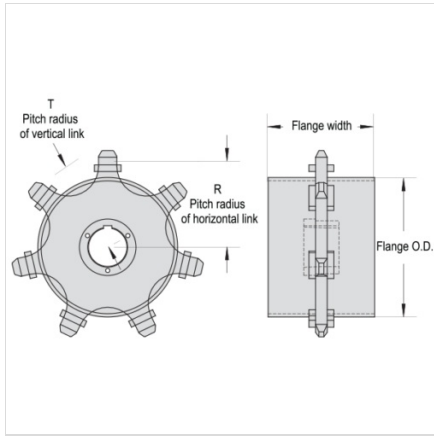

Mac Chain Co. Ltd.

800-663-0072
[UNITED STATES]

800-663-0072
[WESTERN CANADA]

877-833-1653
[EASTERN CANADA]

1 X 1 3/4 X 6 - 7TOOTH

LONG LINK SPROCKETS > 1 x 1 3/4 x 6

Part Number	Tooth Face	â€”Râ€”™ Dimension	â€”Tâ€”™ Dimension
1 x 1 3/4 x 6 - 7Tooth	1 1/2	13.00	13.30