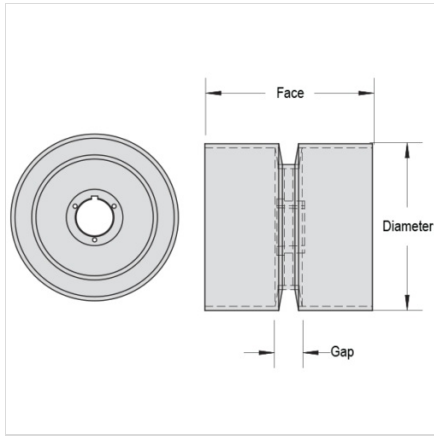

Mac Chain Co. Ltd.

800-663-0072
[UNITED STATES]

800-663-0072
[WESTERN CANADA]

877-833-1653
[EASTERN CANADA]

20-18

LONG LINK IDLER DRUM SPROCKETS > 20 Diameter

Part Number	Tooth Face	Diameter	Drum Flange Thickness
20-18	18	20	3/8