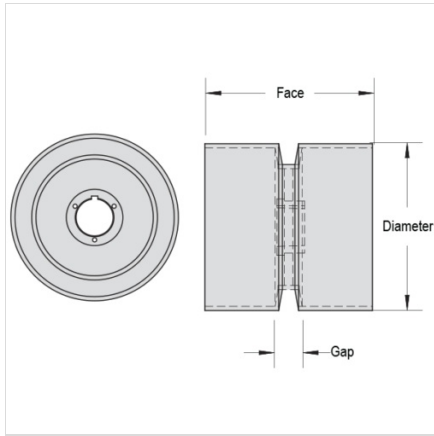

## 20-24

LONG LINK IDLER DRUM SPROCKETS > 20 Diameter

Part Number	Tooth Face	Diameter	Drum Flange Thickness
20-24	24	20	3/8

Questions about ordering? Call us!

**WE'RE HERE TO HELP!**

[www.macchain.com](http://www.macchain.com)  
[ussales@macchain.com](mailto:ussales@macchain.com)