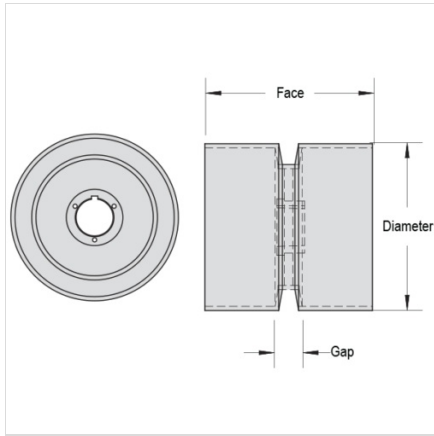

Mac Chain Co. Ltd.

800-663-0072
[UNITED STATES]

800-663-0072
[WESTERN CANADA]

877-833-1653
[EASTERN CANADA]

24-14

LONG LINK IDLER DRUM SPROCKETS > 24 Diameter

Part Number	Tooth Face	Diameter	Drum Flange Thickness
24-14	14	24	1/2