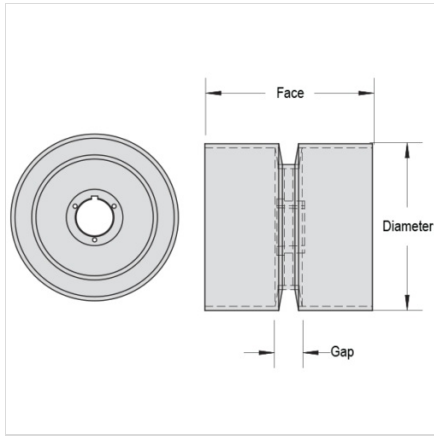

Mac Chain Co. Ltd.

800-663-0072
[UNITED STATES]

800-663-0072
[WESTERN CANADA]

877-833-1653
[EASTERN CANADA]

24-26

LONG LINK IDLER DRUM SPROCKETS > 24 Diameter

Part Number	Tooth Face	Diameter	Drum Flange Thickness
24-26	26	24	1/2