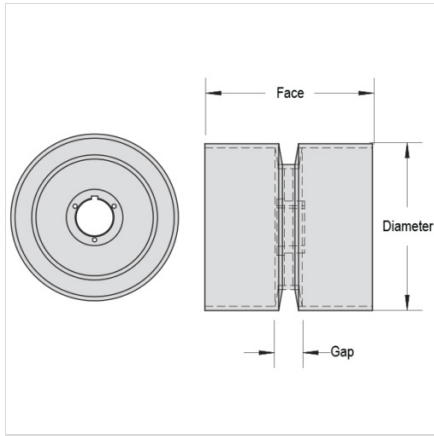

## 24-28

LONG LINK IDLER DRUM SPROCKETS > 24 Diameter

Part Number	Tooth Face	Diameter	Drum Flange Thickness
24-28	28	24	1/2

Questions about ordering? Call us!

**WE'RE HERE TO HELP!**

[www.macchain.com](http://www.macchain.com)  
[ussales@macchain.com](mailto:ussales@macchain.com)