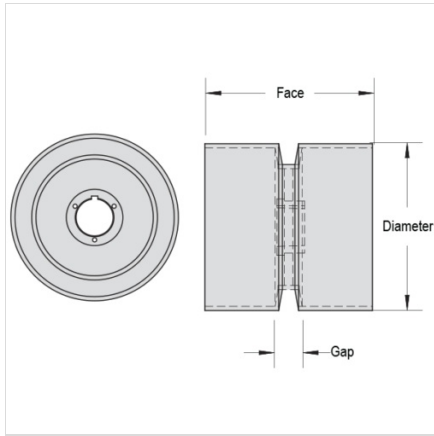

Mac Chain Co. Ltd.

800-663-0072
[UNITED STATES]

800-663-0072
[WESTERN CANADA]

877-833-1653
[EASTERN CANADA]

30-16

LONG LINK IDLER DRUM SPROCKETS > 30 Diameter

Part Number	Tooth Face	Diameter	Drum Flange Thickness
30-16	16	30	1/2