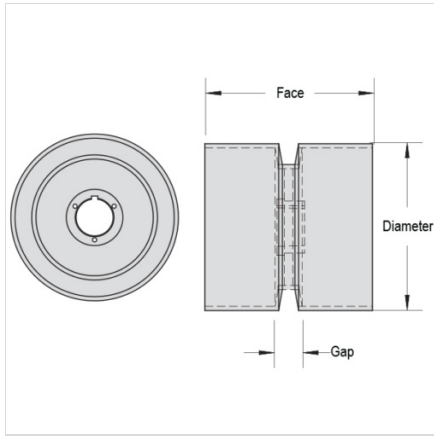

Mac Chain Co. Ltd.

800-663-0072
[UNITED STATES]

800-663-0072
[WESTERN CANADA]

877-833-1653
[EASTERN CANADA]

30-20

LONG LINK IDLER DRUM SPROCKETS > 30 Diameter

Part Number	Tooth Face	Diameter	Drum Flange Thickness
30-20	20	30	1/2