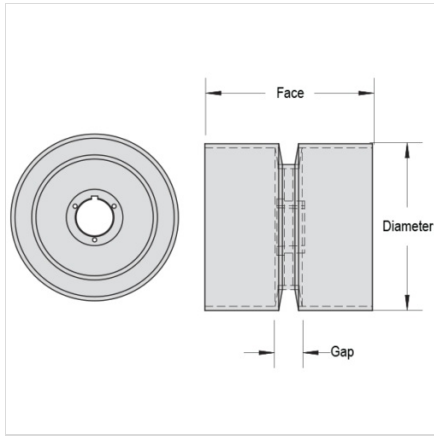

Mac Chain Co. Ltd.

800-663-0072
[UNITED STATES]

800-663-0072
[WESTERN CANADA]

877-833-1653
[EASTERN CANADA]

30-28

LONG LINK IDLER DRUM SPROCKETS > 30 Diameter

Part Number	Tooth Face	Diameter	Drum Flange Thickness
30-28	28	30	1/2