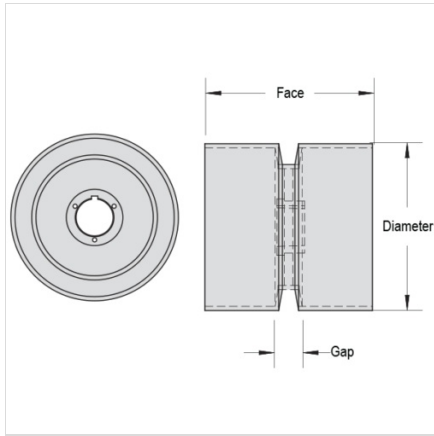

Mac Chain Co. Ltd.

800-663-0072
[UNITED STATES]

800-663-0072
[WESTERN CANADA]

877-833-1653
[EASTERN CANADA]

30-30

LONG LINK IDLER DRUM SPROCKETS > 30 Diameter

Part Number	Tooth Face	Diameter	Drum Flange Thickness
30-30	30	30	1/2