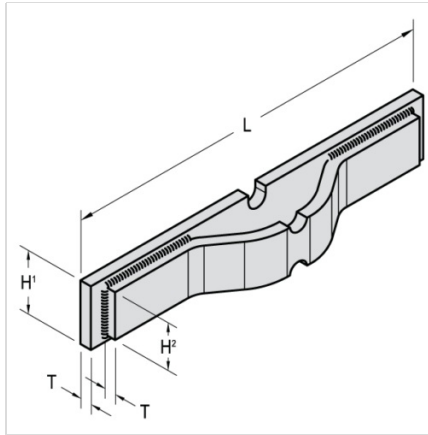

Mac Chain Co. Ltd.

800-663-0072
[UNITED STATES]

800-663-0072
[WESTERN CANADA]

877-833-1653
[EASTERN CANADA]

7/8 X 1 1/2 X 6 - 12S

ATTACHMENTS > Fabricated Steel Skookum Flights Attachments

Industry: Forest Products

Mac Fabricated Steel Skookum Flights may be installed at our plant or shipped separately for your installation at the job site

Part Number	Weight	Height		Overall Height	L	T
		H2	H1			
7/8 X 1 1/2 X 6 - 12S	14.900	3.000	4.000	12.000	5/8	