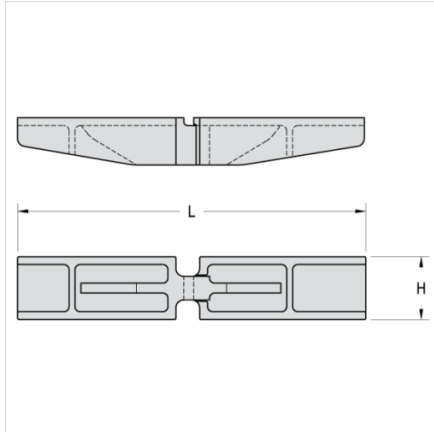

Mac Chain Co. Ltd.

800-663-0072
[UNITED STATES]

800-663-0072
[WESTERN CANADA]

877-833-1653
[EASTERN CANADA]

7/8 X 1 1/2 X 6 - 12T

ATTACHMENTS > Cast Steel Tang Flight Attachments

Industry: Forest Products

Part Number	Weight	Overall Height	
		H	L
7/8 X 1 1/2 X 6 - 12T	15.000	4.000	12.000