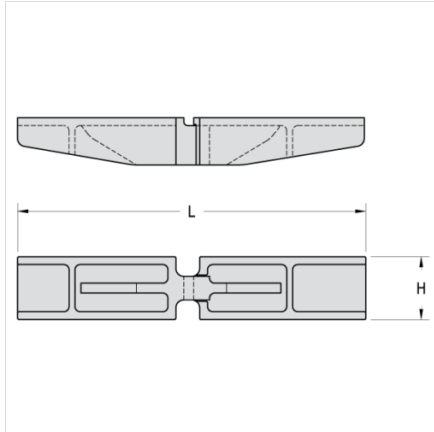

Mac Chain Co. Ltd.

800-663-0072
[UNITED STATES]

800-663-0072
[WESTERN CANADA]

877-833-1653
[EASTERN CANADA]

7/8 X 1 1/2 X 6 - 14T

ATTACHMENTS > Cast Steel Tang Flight Attachments

Industry: Forest Products

Part Number	Weight	Overall Height	
7/8 X 1 1/2 X 6 - 14T	17.000	4.000	L
			14.000